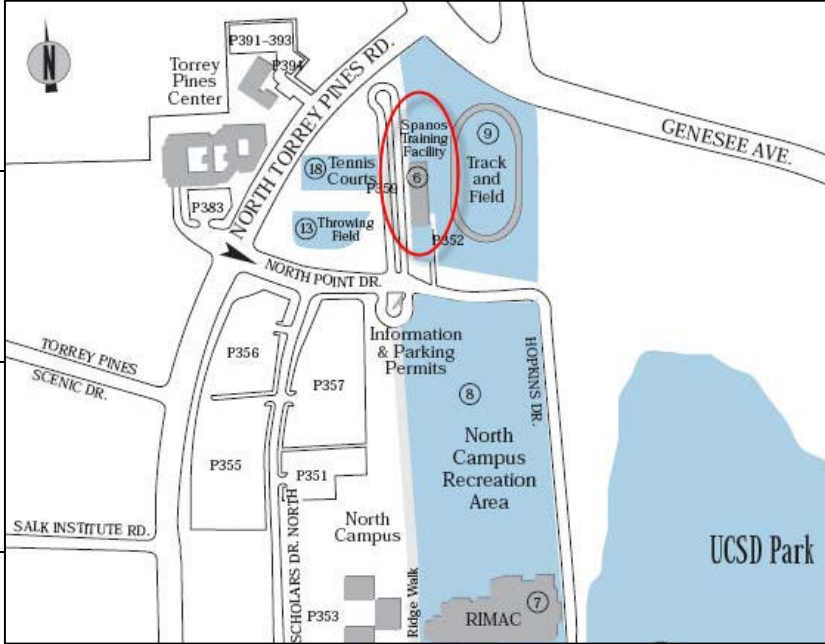

## Sun Devil Football Practice Schedule

Sun	Mon	Tue	Wed	Thu	Fri	Sat
						1
						8
						15
						22 Leave for San Diego
<b>23</b> 8:15 AM-10:15 AM Practice	<b>24</b> 10:15 AM-12:15 PM Practice	<b>25</b> 10:15 AM-11:45 AM Practice	<b>26</b>	<b>27</b> 5:00 PM Beat Texas!	<b>28</b>	<b>29</b>
<b>30</b>	<b>31</b>					